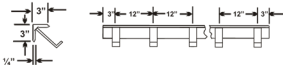

CURB ANGLE ANCHOR LAYOUT

(3/16" MIN.)

**J ANCHORS, 1/4" MATERIAL, 1 1/2" WIDE x 5" LONG,
LOCATED AS SHOWN**